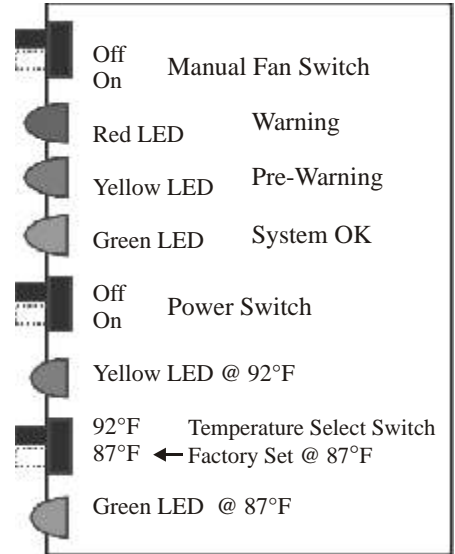

KoolDown

Temperature Monitor & Alert Unit
For RVs, Travel Trailers & 5th Wheels
M852-20

Protect your animals with the KoolDown unit installed in your RV, Travel Trailer or 5th Wheel where it will continuously monitor the internal temperature of the vehicle.

If Danger Temperature is Reached

- »»» Alarm Triggers
- »»» Windows Roll Down
- »»» Horn Sounds
- »»» Optional Fan Turns On
- »»» Pager Output Activated

Designed & Manufactured By:

TouchTronics, Inc.

57315 Nagy Drive
Elkhart, IN 46517

Ph: 1-800-294-2570
Fx: 1-574-293-1611

touchtronics@touchtronics.com
www.touchtronics.com

Specifications

Operating Voltage	-	10 Volts DC to 18 Volts DC
Circuit Protection		
Logic Fuse	-	0.75 Amp
Power Fuse	-	30.0 Amp
Max Power Output		
Horn	-	1 Amp
Window 1	-	5 - 15 Amps
Window 2	-	5 - 15 Amps
Fan	-	7.5 Amps
Physical		
KoolDown Module	-	3" x 1" x 2" (width, height, depth)
Temperature Probe	-	1 1/2" x 2" (width, length)

Protect your animals with the KoolDown unit installed in your RV, travel trailer or 5th wheel where it will continuously monitor the internal temperature of the vehicle.

1 pc	M852-1	KoolDown Master Module	
1 pc	M873	Temperature Probe, 8 foot cable	
1 pcs	HNS10542-2	Wire Harness, 15-position, 12 feet	
1 pc	LBL10544-1	Right Hand - Side Mounted Status Indicator Label	
1 pc	LBL10544-2	Left Hand - Side Mounted Status Indicator Label	